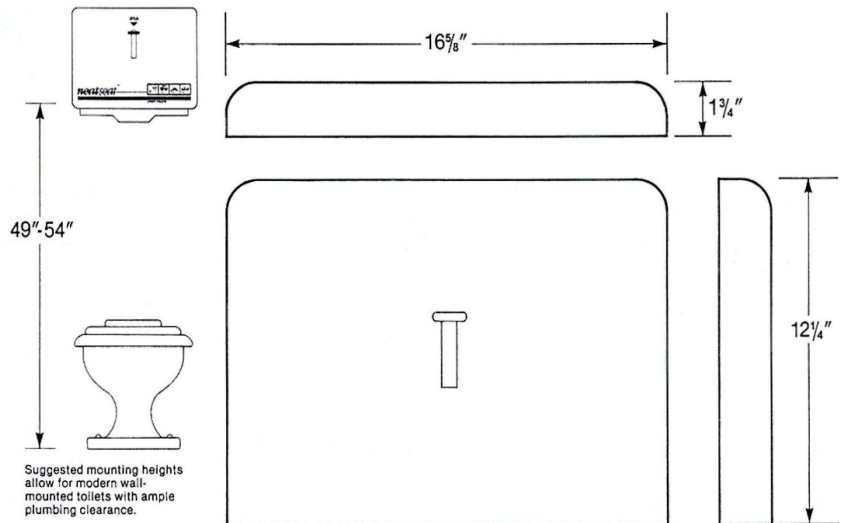

### Color Options:

- Black Painted Metal
- White Painted Metal

DISPENSER DIMENSIONS: 16 5/8" x 1 3/4" x 12 1/4"

DISPENSER CAPACITY: 2—NeatSeat refill pads (125 toilet seat covers per pad).

NOTE: All dispensers include a key and mounting screws.